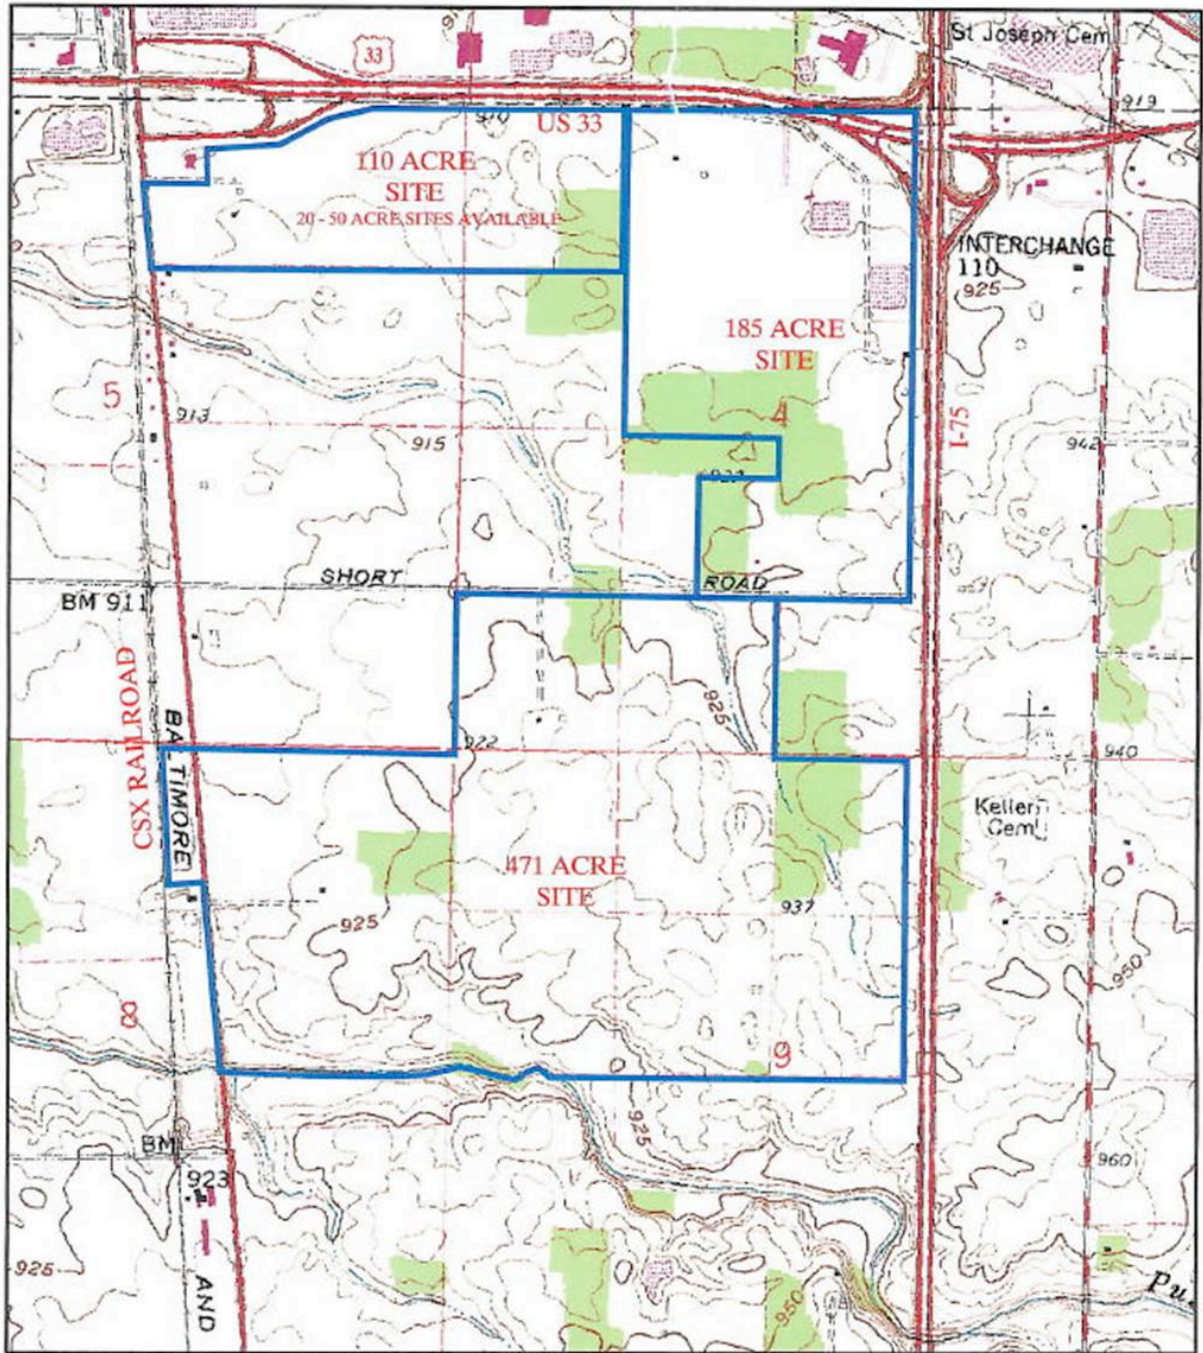

# — TOPOGRAPHICAL MAP —

WEST CENTRAL OHIO INDUSTRIAL CENTER  
I-75 @ US-33 WAPAKONETA, OHIO